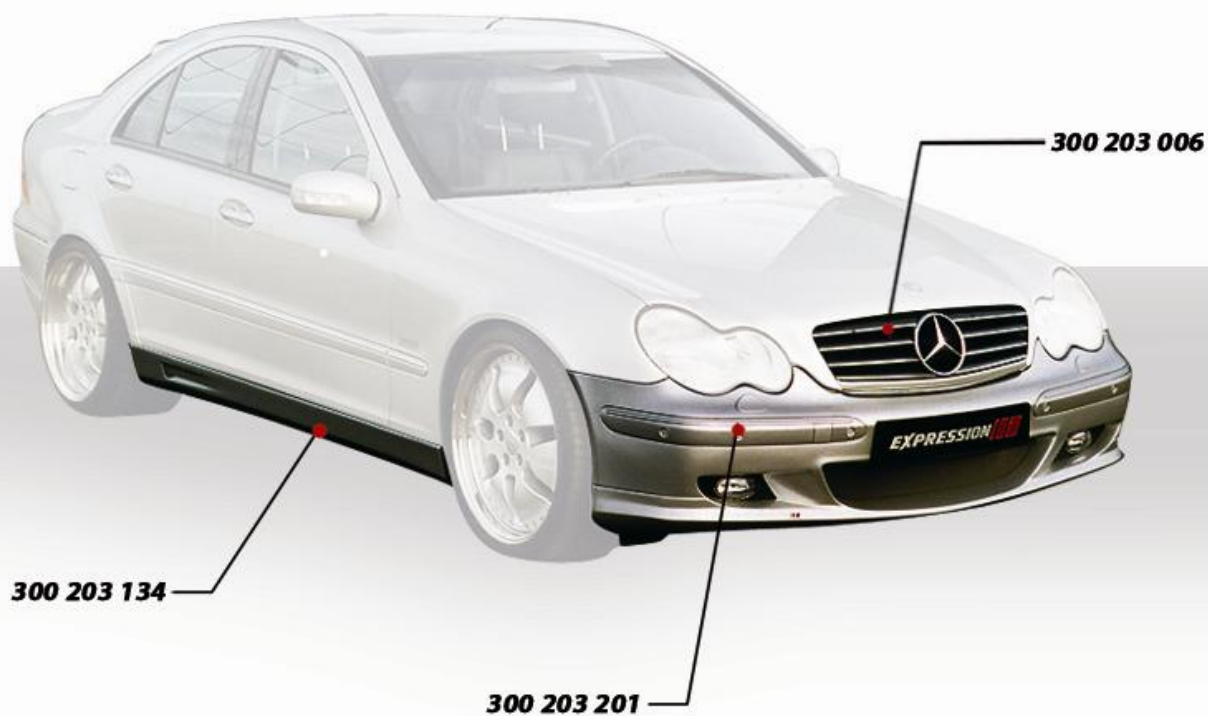

EXPRESSION 
Motorsport

C-Class (W203)

PRICELIST

C Class (w 203)

Parts identification

EXPRESSION

C Class (w 203)

Parts identification

EXPRESSION

EXPRESSION

Exterior Parts List & Prices

01.04.2009

Part no Infos
Price EURO
(VAT Excl.)

Aerodynamic Body Parts

300 203 101	Frontspoiler Lip for Elegance	393
300 203 201	Frontbumper DTM look with oval foglamps	643
300 203 102	Rearspoiler lip with central grill for 2 exhaust pipes <i>For Elegance and Avantgarde</i>	353
300 203 202	Rearspoiler lip with grill for 4 exhaust pipes <i>For Elegance and Avantgarde</i>	393
300 203 134	Side Skirts Set with air intake <i>left + right skirts</i>	493